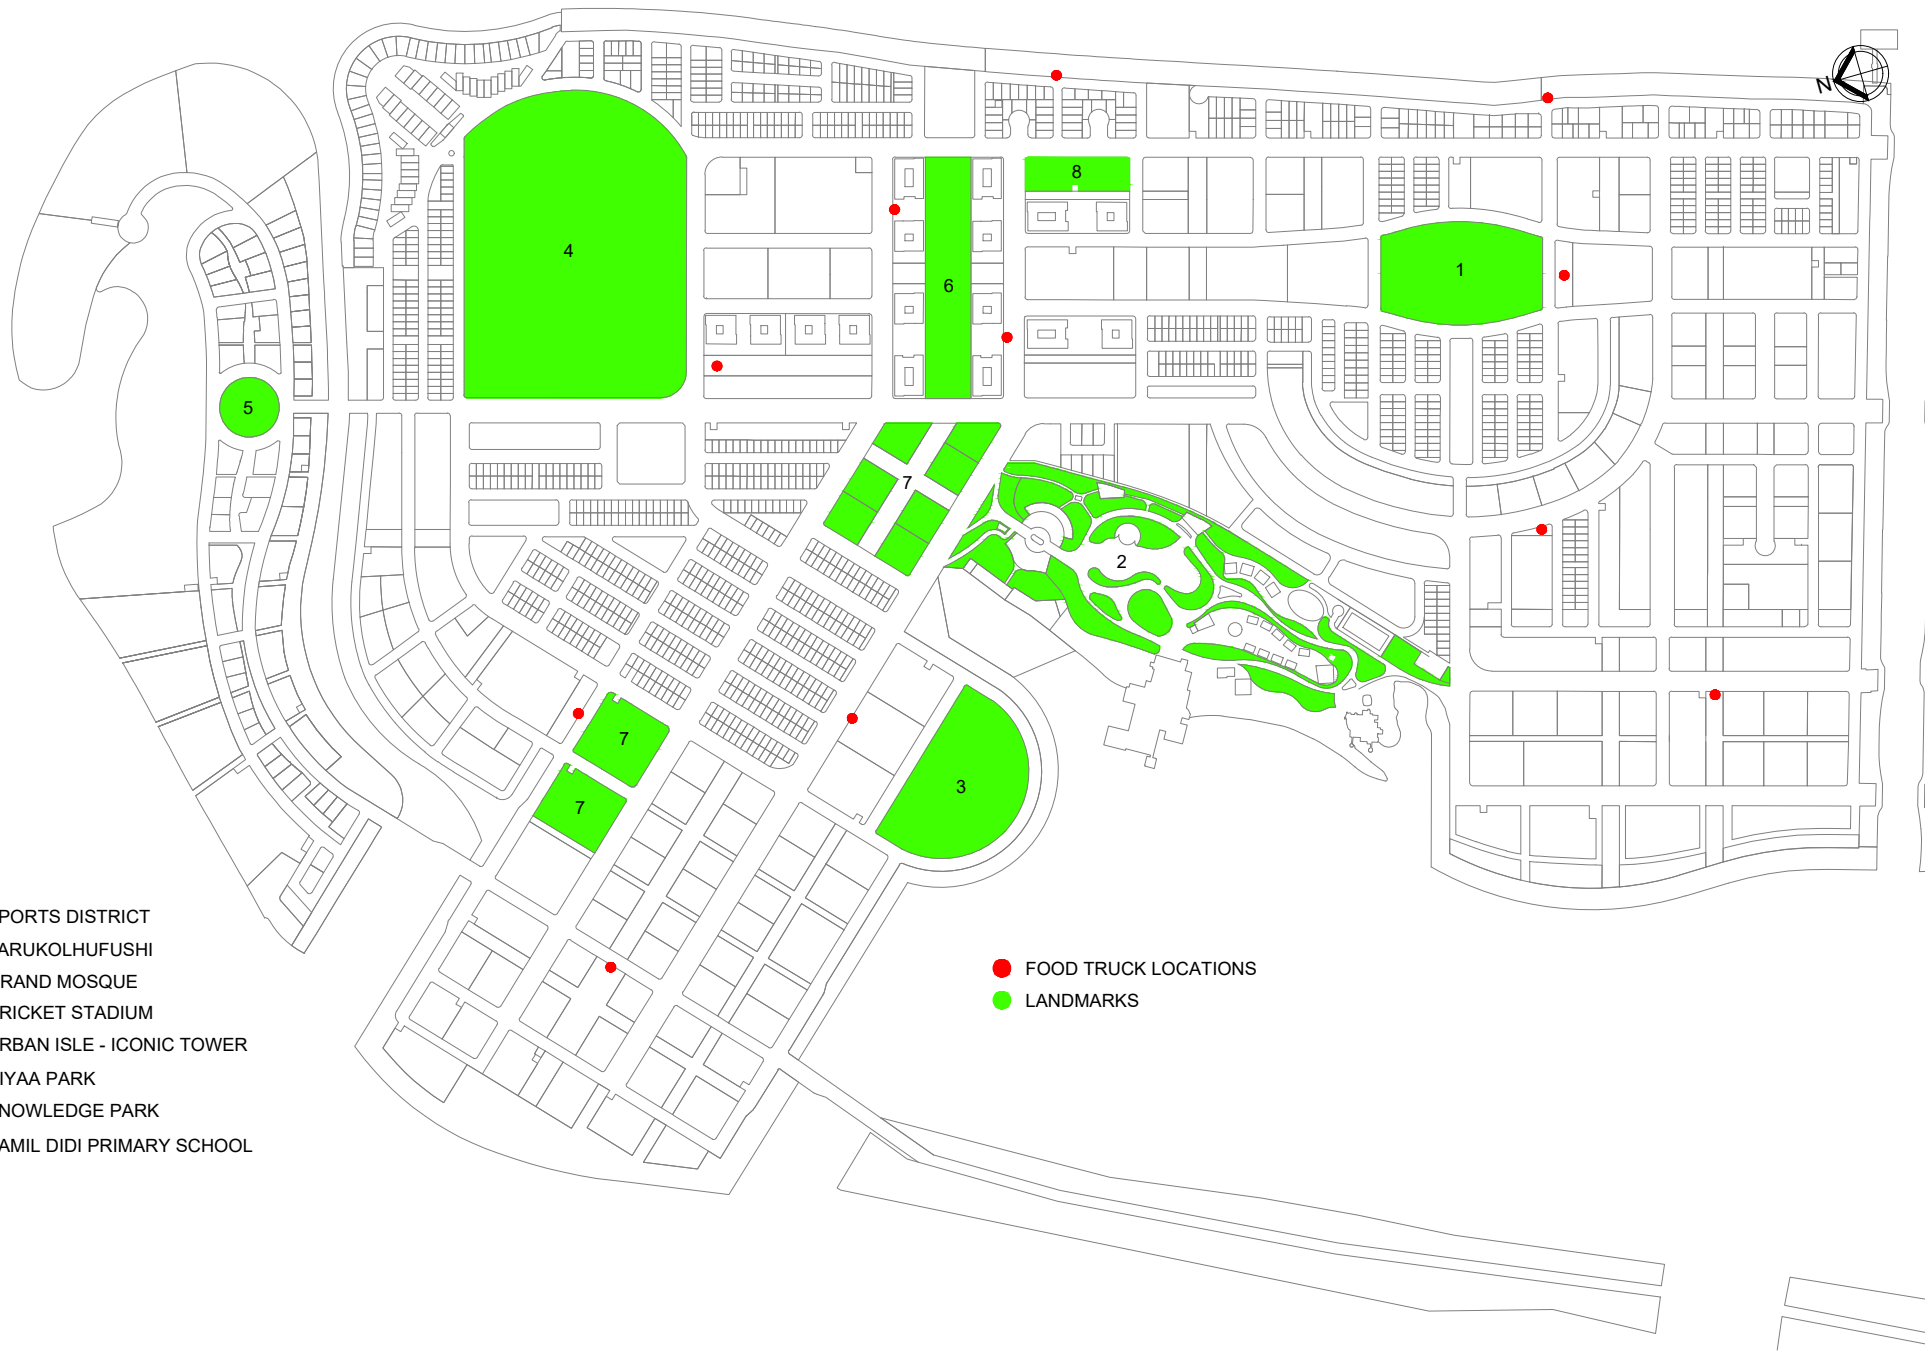

- FOOD TRUCK LOCATIONS
- FOOD TRUCK PARKING
- LANDMARKS

- 1 FERRY TERMINAL
- 2 STO HOTEL
- 3 CENTRAL PARK
- 4 HDC, HEAD OFFICE
- 5 FAHIVENI, COMMUNITY CENTER
- 6 FEHIRE'S PARK
- 7 REHENDHI SCHOOL
- 8 RUH'GANDU 01
- 9 RUH'GANDU 02
- 10 RED BULL PARK
- 11 INTERNATIONAL FOOTBALL STADIUM
- 12 WATER THEME PARK

FOOD TRUCK LOCATIONS (HULHUMALE' PHASE 1)		
Drawing Name : Location Map	Drawing Stage: Guideline Drawings	Scale: N.T.S

PLANNERS	
Drawn by: Ahmed Shadheen	Revised by: Nifaa
Drawn date: 20th April 2023	Revised date: 3rd Oct 2023
Checked by:	

SURVEYORS		
Surveyed by:	Drawn by:	Revised by:
Surveyed date:		
Checked by:		

- 1 SPORTS DISTRICT
- 2 FARUKOLHUFUSHI
- 3 GRAND MOSQUE
- 4 CRICKET STADIUM
- 5 URBAN ISLE - ICONIC TOWER
- 6 HIYAA PARK
- 7 KNOWLEDGE PARK
- 8 KAMIL DIDI PRIMARY SCHOOL

- FOOD TRUCK LOCATIONS
- LANDMARKS

FOOD TRUCK LOCATIONS (HULHUMALE' PHASE 2)		
Drawing Name : Location Map	Drawing Stage: Guideline Drawings	Scale: N.T.S

PLANNERS	
Drawn by: Ahmed Shadheen	Revised by: Nifaa
Drawn date: 20th April 2023	Revised date: 3rd Oct 2023
Checked by:	