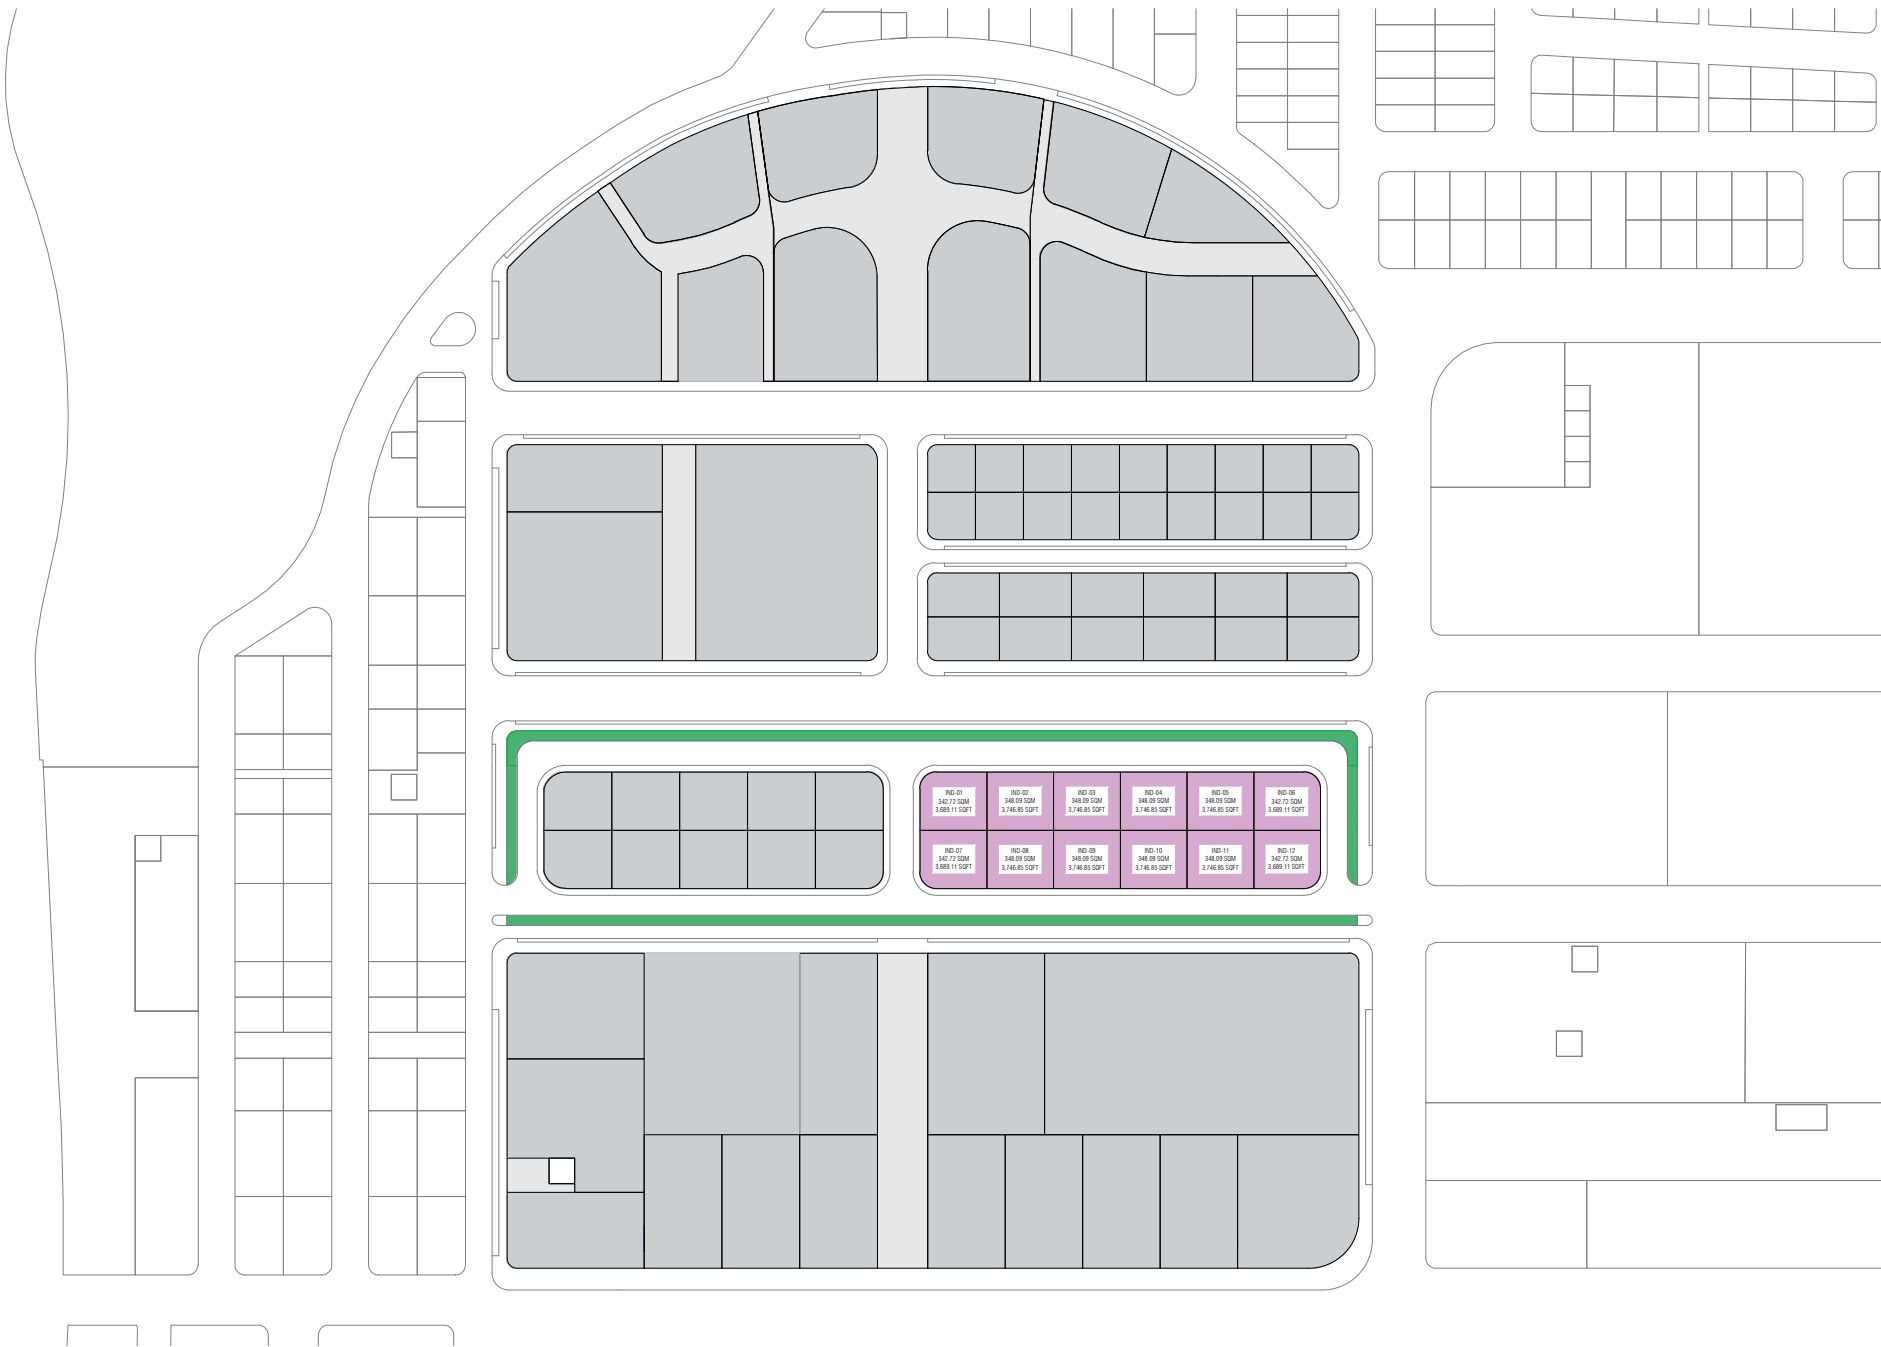

LEGEND

- INDUSTRIAL
- GREEN BUFFER

<h1>INTEGRATED HUB</h1>		
Drawing Name : Location Plan	Drawing Stage:	Scale: N.T.S

PLANNERS	
Drawn by: Shahud	Revised by:
Drawn date: 02 OCT 2024	
Checked by: Shahid Ahmed Waheed	